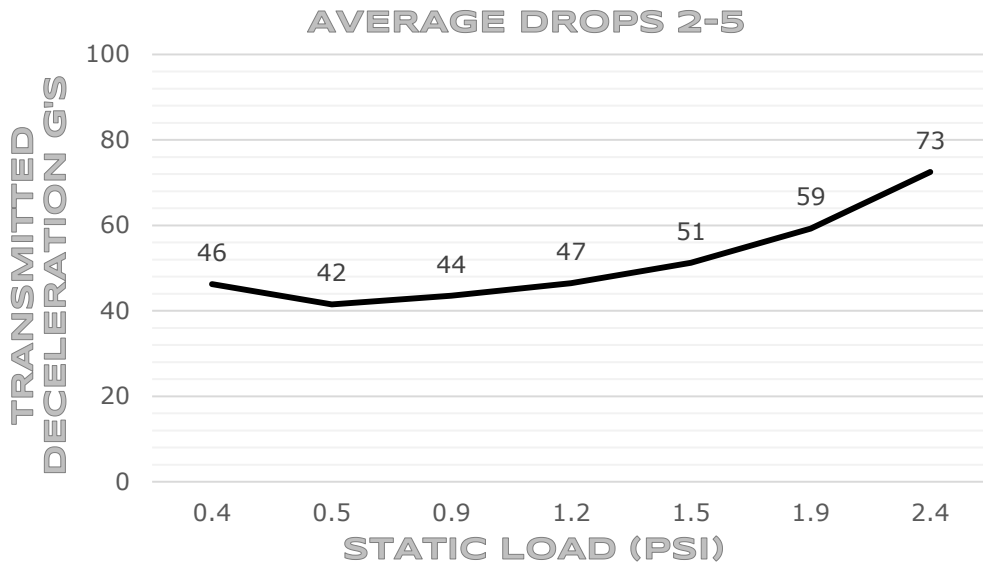

PERFORMANCE PRODUCTS

DYNAMIC CUSHION CURVE

60 CM DROP HEIGHT, 2-5 IMPACTS (AVERAGE) /
50 MM X 150 MM X 150 MM SAMPLE SIZE

RPP 120
LAMINATED PLANK NTL

RPP 170
LAMINATED PLANK NTL

PERFORMANCE PRODUCTS

DYNAMIC CUSHION CURVE

60 CM DROP HEIGHT, 2-5 IMPACTS (AVERAGE) /
50 MM X 150 MM X 150 MM SAMPLE SIZE

RPP 170
1" EXTRUDED PLANK - NTL

RPP 170
LAMINATED PLANK - BLK ECO

DYNAMIC CUSHION CURVE

60 CM DROP HEIGHT, 2-5 IMPACTS (AVERAGE) /
50 MM X 150 MM X 150 MM SAMPLE SIZE

RPP 220
LAMINATED PLANK - NTL

RPP 220
LAMINATED PLANK - BLK ECO

DYNAMIC CUSHION CURVE

60 CM DROP HEIGHT, 2-5 IMPACTS (AVERAGE) /
50 MM X 150 MM X 150 MM SAMPLE SIZE

RPP 220
1" EXTRUDED - A/S

RPP 400
LAMINATED PLANK - NTL

DYNAMIC CUSHION CURVE

60 CM DROP HEIGHT, 2-5 IMPACTS (AVERAGE) /
50 MM X 150 MM X 150 MM SAMPLE SIZE

RPP 600
LAMINATED PLANK - NTL

REXPERFORMANCE.COM • (810) 320-3005
INFO@REXPERFORMANCE.COM