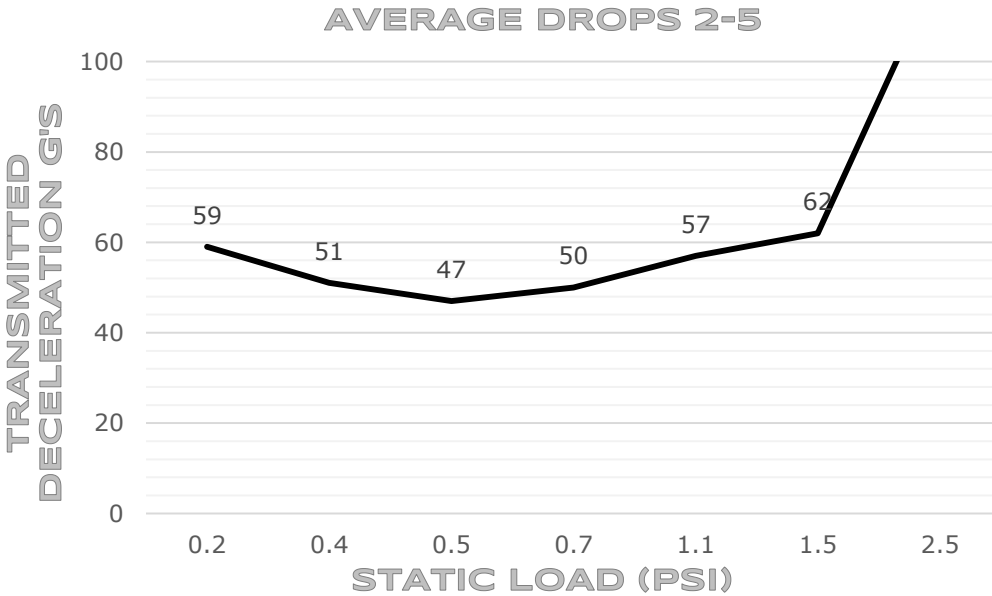

PERFORMANCE PRODUCTS

DYNAMIC CUSHION CURVE

60 CM DROP HEIGHT, 2-5 IMPACTS (AVERAGE) /
50 MM X 150 MM X 150 MM SAMPLE SIZE

RPP 120
LAMINATED PLANK NTL

RPP 170
LAMINATED PLANK NTL

PERFORMANCE PRODUCTS

DYNAMIC CUSHION CURVE

60 CM DROP HEIGHT, 2-5 IMPACTS (AVERAGE) /
50 MM X 150 MM X 150 MM SAMPLE SIZE

RPP 170
1" EXTRUDED PLANK - NTL

RPP 170
LAMINATED PLANK - BLK ECO

DYNAMIC CUSHION CURVE

60 CM DROP HEIGHT, 2-5 IMPACTS (AVERAGE) /
50 MM X 150 MM X 150 MM SAMPLE SIZE

RPP 220
LAMINATED PLANK - NTL

RPP 220
LAMINATED PLANK - BLK ECO

DYNAMIC CUSHION CURVE

60 CM DROP HEIGHT, 2-5 IMPACTS (AVERAGE) /
50 MM X 150 MM X 150 MM SAMPLE SIZE

RPP 220
1" EXTRUDED - A/S

RPP 400
LAMINATED PLANK - NTL

DYNAMIC CUSHION CURVE

60 CM DROP HEIGHT, 2-5 IMPACTS (AVERAGE) /
50 MM X 150 MM X 150 MM SAMPLE SIZE

RPP 600
LAMINATED PLANK - NTL

REXPERFORMANCE.COM • (810) 320-3005
INFO@REXPERFORMANCE.COM