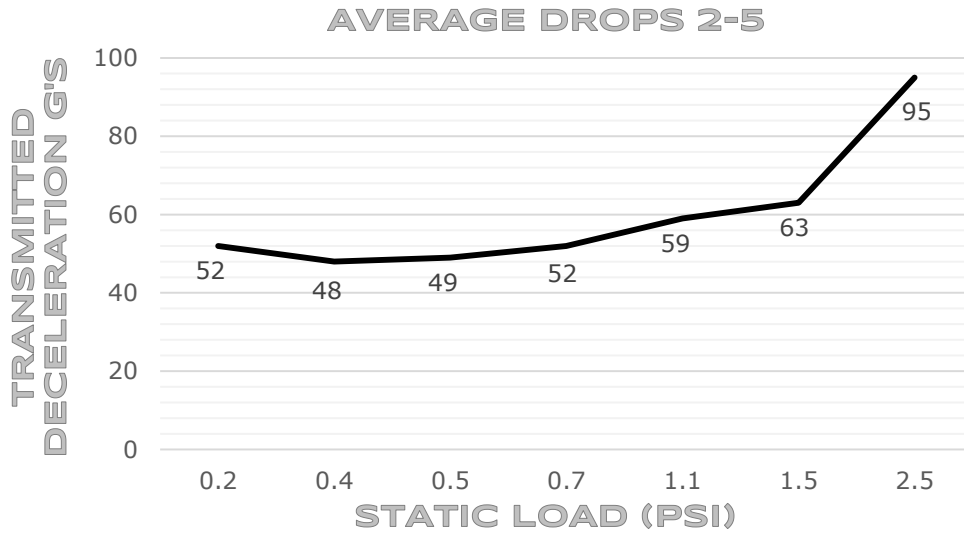

PERFORMANCE PRODUCTS

DYNAMIC CUSHION CURVE

60 CM DROP HEIGHT, 2-5 IMPACTS (AVERAGE) /
50 MM X 150 MM X 150 MM SAMPLE SIZE

RPP 120
LAMINATED PLANK NTL

RPP 170
LAMINATED PLANK NTL

PERFORMANCE PRODUCTS

DYNAMIC CUSHION CURVE

60 CM DROP HEIGHT, 2-5 IMPACTS (AVERAGE) /
50 MM X 150 MM X 150 MM SAMPLE SIZE

RPP 170
1" EXTRUDED PLANK - NTL

RPP 170
LAMINATED PLANK - BLK ECO

DYNAMIC CUSHION CURVE

60 CM DROP HEIGHT, 2-5 IMPACTS (AVERAGE) /
50 MM X 150 MM X 150 MM SAMPLE SIZE

RPP 220
LAMINATED PLANK - NTL

RPP 220
LAMINATED PLANK - BLK ECO

DYNAMIC CUSHION CURVE

60 CM DROP HEIGHT, 2-5 IMPACTS (AVERAGE) /
50 MM X 150 MM X 150 MM SAMPLE SIZE

RPP 220
1" EXTRUDED - A/S

RPP 400
LAMINATED PLANK - NTL

DYNAMIC CUSHION CURVE

60 CM DROP HEIGHT, 2-5 IMPACTS (AVERAGE) /
50 MM X 150 MM X 150 MM SAMPLE SIZE

RPP 600
LAMINATED PLANK - NTL

REXPERFORMANCE.COM • (810) 320-3005
INFO@REXPERFORMANCE.COM