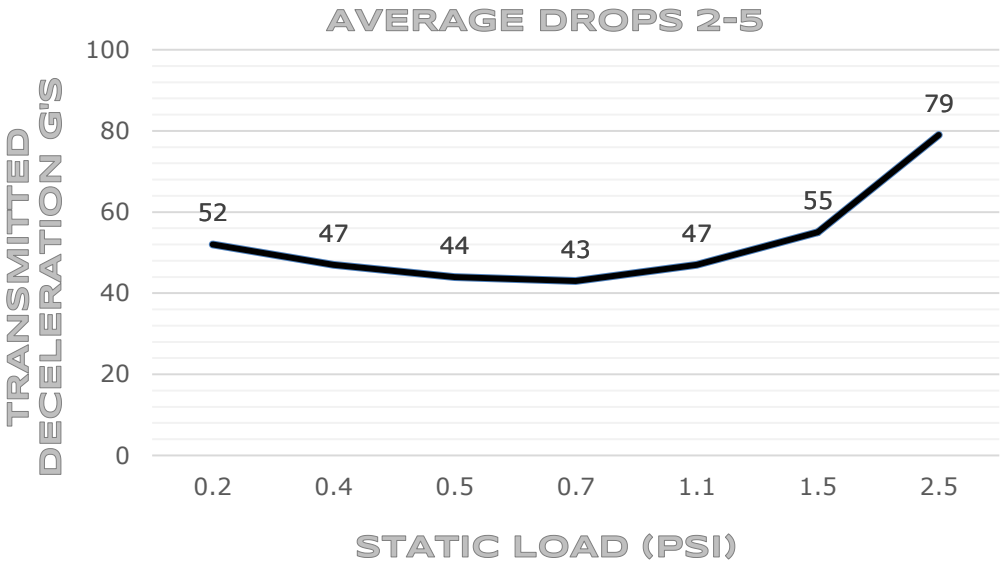

PERFORMANCE PRODUCTS

DYNAMIC CUSHION CURVE

60 CM DROP HEIGHT, 2-5 IMPACTS (AVERAGE) /
50 MM X 150 MM X 150 MM SAMPLE SIZE

RPP 120
LAMINATED PLANK NTL

RPP 170
LAMINATED PLANK NTL

PERFORMANCE PRODUCTS

DYNAMIC CUSHION CURVE

60 CM DROP HEIGHT, 2-5 IMPACTS (AVERAGE) /
50 MM X 150 MM X 150 MM SAMPLE SIZE

RPP 170
1" EXTRUDED PLANK - NTL

RPP 170
LAMINATED PLANK - BLK ECO

DYNAMIC CUSHION CURVE

60 CM DROP HEIGHT, 2-5 IMPACTS (AVERAGE) /
50 MM X 150 MM X 150 MM SAMPLE SIZE

RPP 220
LAMINATED PLANK - NTL

RPP 220
LAMINATED PLANK - BLK ECO

DYNAMIC CUSHION CURVE

60 CM DROP HEIGHT, 2-5 IMPACTS (AVERAGE) /
50 MM X 150 MM X 150 MM SAMPLE SIZE

RPP 220
1" EXTRUDED - A/S

RPP 400
LAMINATED PLANK - NTL

DYNAMIC CUSHION CURVE

60 CM DROP HEIGHT, 2-5 IMPACTS (AVERAGE) /
50 MM X 150 MM X 150 MM SAMPLE SIZE

RPP 600
LAMINATED PLANK - NTL

REXPERFORMANCE.COM • (810) 320-3005
INFO@REXPERFORMANCE.COM