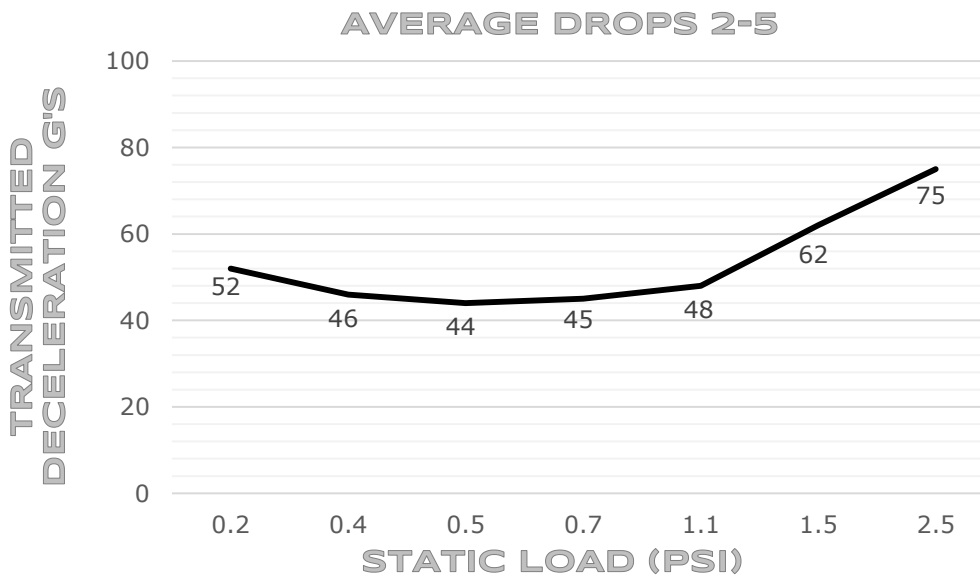

PERFORMANCE PRODUCTS

DYNAMIC CUSHION CURVE

60 CM DROP HEIGHT, 2-5 IMPACTS (AVERAGE) /
50 MM X 150 MM X 150 MM SAMPLE SIZE

RPP 120
LAMINATED PLANK NTL

RPP 170
LAMINATED PLANK NTL

PERFORMANCE PRODUCTS

DYNAMIC CUSHION CURVE

60 CM DROP HEIGHT, 2-5 IMPACTS (AVERAGE) /
50 MM X 150 MM X 150 MM SAMPLE SIZE

RPP 170
1" EXTRUDED PLANK - NTL

RPP 170
LAMINATED PLANK - BLK ECO

DYNAMIC CUSHION CURVE

60 CM DROP HEIGHT, 2-5 IMPACTS (AVERAGE) /
50 MM X 150 MM X 150 MM SAMPLE SIZE

RPP 220
LAMINATED PLANK - NTL

RPP 220
LAMINATED PLANK - BLK ECO

DYNAMIC CUSHION CURVE

60 CM DROP HEIGHT, 2-5 IMPACTS (AVERAGE) /
50 MM X 150 MM X 150 MM SAMPLE SIZE

RPP 220
1" EXTRUDED - A/S

RPP 400
LAMINATED PLANK - NTL

DYNAMIC CUSHION CURVE

60 CM DROP HEIGHT, 2-5 IMPACTS (AVERAGE) /
50 MM X 150 MM X 150 MM SAMPLE SIZE

RPP 600
LAMINATED PLANK - NTL

REXPERFORMANCE.COM • (810) 320-3005
INFO@REXPERFORMANCE.COM