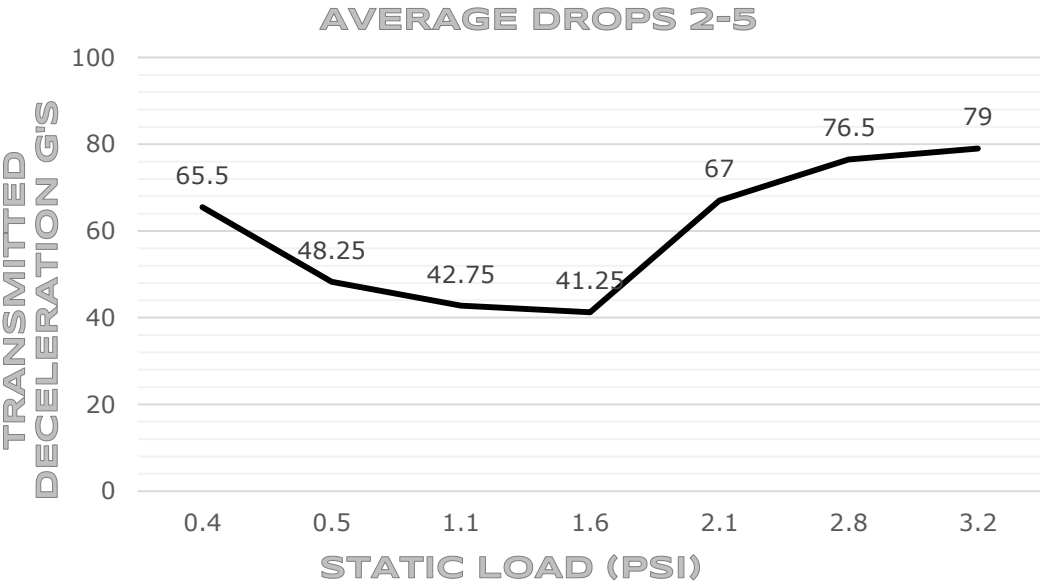

PERFORMANCE PRODUCTS

DYNAMIC CUSHION CURVE

60 CM DROP HEIGHT, 2-5 IMPACTS (AVERAGE) /
50 MM X 150 MM X 150 MM SAMPLE SIZE

RPP 120
LAMINATED PLANK NTL

RPP 170
LAMINATED PLANK NTL

PERFORMANCE PRODUCTS

DYNAMIC CUSHION CURVE

60 CM DROP HEIGHT, 2-5 IMPACTS (AVERAGE) /
50 MM X 150 MM X 150 MM SAMPLE SIZE

RPP 170
1" EXTRUDED PLANK - NTL

RPP 170
LAMINATED PLANK - BLK ECO

DYNAMIC CUSHION CURVE

60 CM DROP HEIGHT, 2-5 IMPACTS (AVERAGE) /
50 MM X 150 MM X 150 MM SAMPLE SIZE

RPP 220
LAMINATED PLANK - NTL

RPP 220
LAMINATED PLANK - BLK ECO

DYNAMIC CUSHION CURVE

60 CM DROP HEIGHT, 2-5 IMPACTS (AVERAGE) /
50 MM X 150 MM X 150 MM SAMPLE SIZE

RPP 220
1" EXTRUDED - A/S

RPP 400
LAMINATED PLANK - NTL

DYNAMIC CUSHION CURVE

60 CM DROP HEIGHT, 2-5 IMPACTS (AVERAGE) /
50 MM X 150 MM X 150 MM SAMPLE SIZE

RPP 600
LAMINATED PLANK - NTL

REXPERFORMANCE.COM • (810) 320-3005
INFO@REXPERFORMANCE.COM