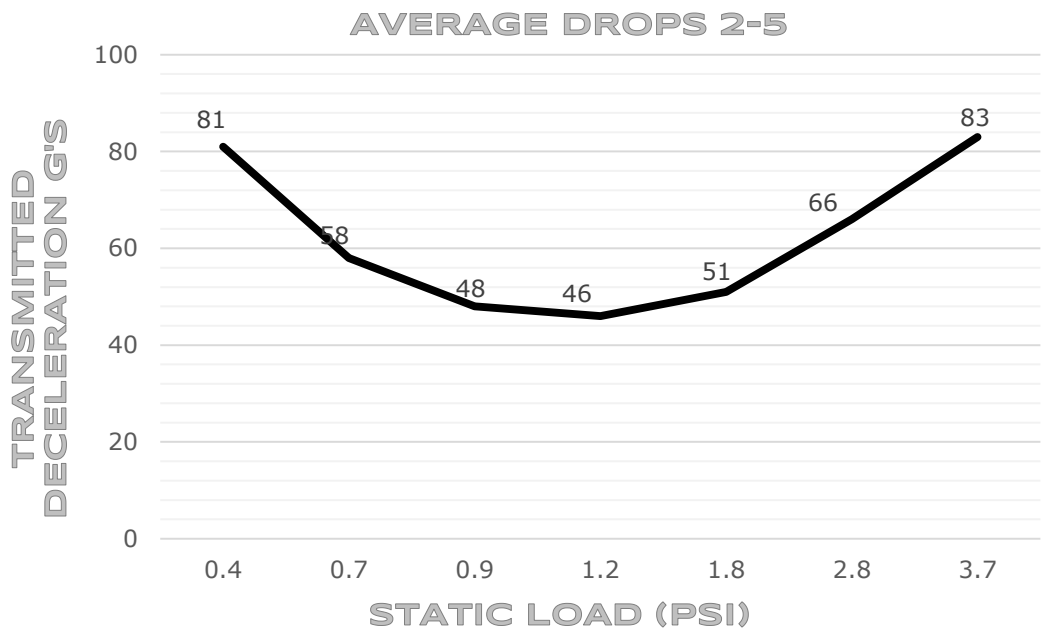

PERFORMANCE PRODUCTS

DYNAMIC CUSHION CURVE

60 CM DROP HEIGHT, 2-5 IMPACTS (AVERAGE) /
50 MM X 150 MM X 150 MM SAMPLE SIZE

RPP 120
LAMINATED PLANK NTL

RPP 170
LAMINATED PLANK NTL

PERFORMANCE PRODUCTS

DYNAMIC CUSHION CURVE

60 CM DROP HEIGHT, 2-5 IMPACTS (AVERAGE) /
50 MM X 150 MM X 150 MM SAMPLE SIZE

RPP 170
1" EXTRUDED PLANK - NTL

RPP 170
LAMINATED PLANK - BLK ECO

DYNAMIC CUSHION CURVE

60 CM DROP HEIGHT, 2-5 IMPACTS (AVERAGE) /
50 MM X 150 MM X 150 MM SAMPLE SIZE

RPP 220
LAMINATED PLANK - NTL

RPP 220
LAMINATED PLANK - BLK ECO

DYNAMIC CUSHION CURVE

60 CM DROP HEIGHT, 2-5 IMPACTS (AVERAGE) /
50 MM X 150 MM X 150 MM SAMPLE SIZE

RPP 220
1" EXTRUDED - A/S

RPP 400
LAMINATED PLANK - NTL

DYNAMIC CUSHION CURVE

60 CM DROP HEIGHT, 2-5 IMPACTS (AVERAGE) /
50 MM X 150 MM X 150 MM SAMPLE SIZE

RPP 600
LAMINATED PLANK - NTL

REXPERFORMANCE.COM • (810) 320-3005
INFO@REXPERFORMANCE.COM