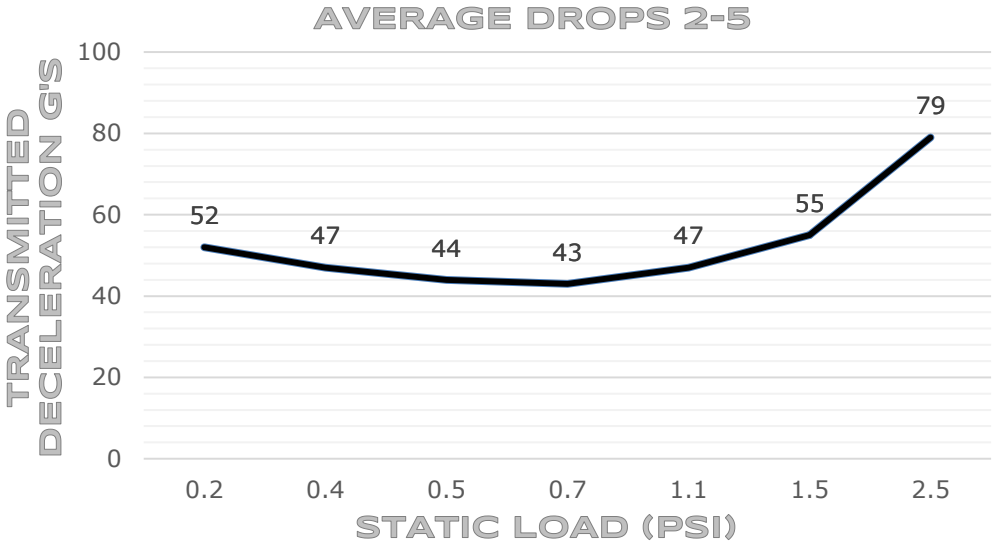

PERFORMANCE PRODUCTS

DYNAMIC CUSHION CURVE

60 CM DROP HEIGHT, 2-5 IMPACTS (AVERAGE) /
50 MM X 150 MM X 150 MM SAMPLE SIZE

RPP 120
LAMINATED PLANK NTL

RPP 170
LAMINATED PLANK NTL

PERFORMANCE PRODUCTS

DYNAMIC CUSHION CURVE

60 CM DROP HEIGHT, 2-5 IMPACTS (AVERAGE) /
50 MM X 150 MM X 150 MM SAMPLE SIZE

RPP 170
1" EXTRUDED PLANK - NTL

RPP 170
LAMINATED PLANK - BLK ECO

DYNAMIC CUSHION CURVE

60 CM DROP HEIGHT, 2-5 IMPACTS (AVERAGE) /
50 MM X 150 MM X 150 MM SAMPLE SIZE

RPP 220
LAMINATED PLANK - NTL

RPP 220
LAMINATED PLANK - BLK ECO

DYNAMIC CUSHION CURVE

60 CM DROP HEIGHT, 2-5 IMPACTS (AVERAGE) /
50 MM X 150 MM X 150 MM SAMPLE SIZE

RPP 220
1" EXTRUDED - A/S

RPP 400
LAMINATED PLANK - NTL

DYNAMIC CUSHION CURVE

60 CM DROP HEIGHT, 2-5 IMPACTS (AVERAGE) /
50 MM X 150 MM X 150 MM SAMPLE SIZE

RPP 600
LAMINATED PLANK - NTL

REXPERFORMANCE.COM • (810) 320-3005
INFO@REXPERFORMANCE.COM