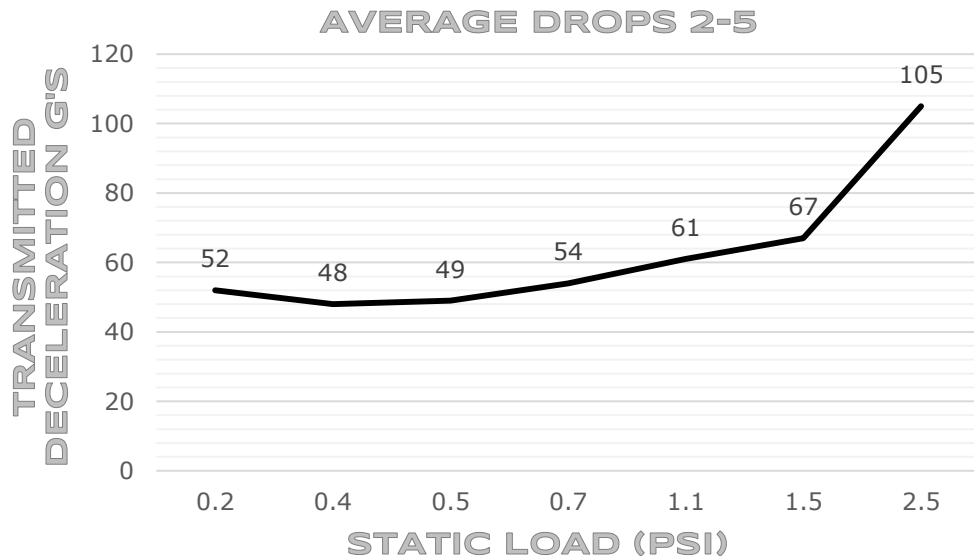

PERFORMANCE PRODUCTS

DYNAMIC CUSHION CURVE

60 CM DROP HEIGHT, 2-5 IMPACTS (AVERAGE) /
50 MM X 150 MM X 150 MM SAMPLE SIZE

RPP 120
LAMINATED PLANK NTL

RPP 170
LAMINATED PLANK NTL

PERFORMANCE PRODUCTS

DYNAMIC CUSHION CURVE

60 CM DROP HEIGHT, 2-5 IMPACTS (AVERAGE) /
50 MM X 150 MM X 150 MM SAMPLE SIZE

RPP 170
1" EXTRUDED PLANK - NTL

RPP 170
LAMINATED PLANK - BLK ECO

DYNAMIC CUSHION CURVE

60 CM DROP HEIGHT, 2-5 IMPACTS (AVERAGE) /
50 MM X 150 MM X 150 MM SAMPLE SIZE

RPP 220
LAMINATED PLANK - NTL

RPP 220
LAMINATED PLANK - BLK ECO

DYNAMIC CUSHION CURVE

60 CM DROP HEIGHT, 2-5 IMPACTS (AVERAGE) /
50 MM X 150 MM X 150 MM SAMPLE SIZE

RPP 220
1" EXTRUDED - A/S

RPP 400
LAMINATED PLANK - NTL

DYNAMIC CUSHION CURVE

60 CM DROP HEIGHT, 2-5 IMPACTS (AVERAGE) /
50 MM X 150 MM X 150 MM SAMPLE SIZE

RPP 600
LAMINATED PLANK - NTL

REXPERFORMANCE.COM • (810) 320-3005
INFO@REXPERFORMANCE.COM